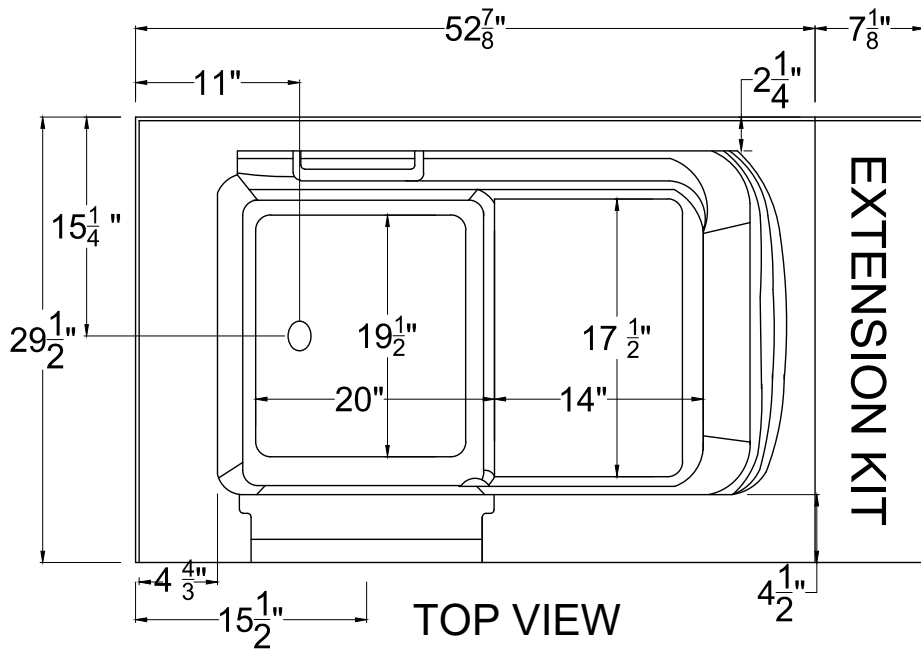

## 3053

**STANDARD FIT • 7" EXTENSION PANEL • TILE FLANGE INCLUDED**

Meditub's 30x53 is constructed of the highest grade fiberglass composites with a triple gel coat finish for beauty and durability. The 30x53 is perfect for new construction and retro fitting because of its industry standard size. It comes with a stainless steel frame for long lasting strength and adjustable feet for easy installation and leveling.

**DOOR / DRAIN SIDE OPTIONS:**

-  left
-  right

Available Colors.....	White / Biscuit	Air System Available .....	Yes
Material .....	Gelcoat	Hydro System Available .....	Yes
Door Swing .....	Inward	Dual System Available .....	Yes
Extension Kit.....	7"	Non Slip Floor .....	Yes
Dimensions.....	30(W)x53(L)x38(H)	Faucet Deck .....	Yes
Seat .....	Yes	Capacity .....	68Gal
Seat Height .....	17"	Unit Weight .....	212Lbs
Seat Contoured.....	Yes	Approx Shipping Weight.....	232Lbs