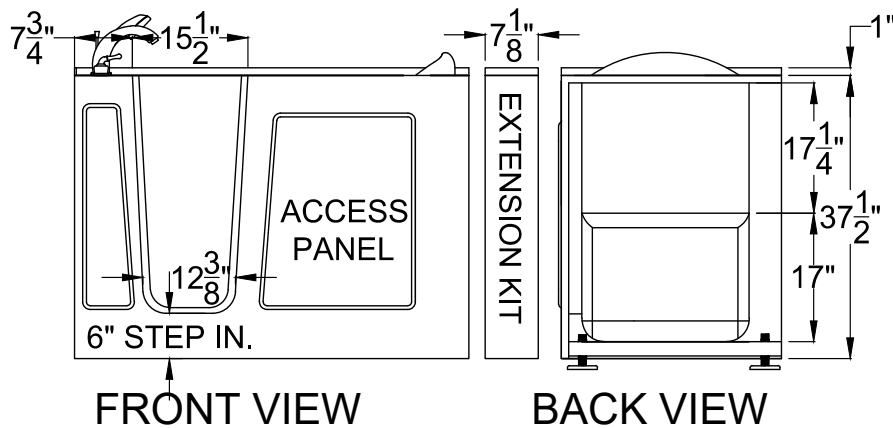

## 3053

**STANDARD FIT • 7" EXTENSION PANEL • TILE FLANGE INCLUDED**

Meditub's 30x53 is constructed of the highest grade fiberglass composites with a triple gel coat finish for beauty and durability. The 30x53 is perfect for new construction and retro fitting because of its industry standard size. It comes with a stainless steel frame for long lasting strength and adjustable feet for easy installation and leveling.

**DOOR / DRAIN SIDE OPTIONS:**

-  left
-  right

Available Colors.....	White / Biscuit	Air System Available .....	Yes
Material .....	Gelcoat	Hydro System Available .....	Yes
Door Swing .....	Inward	Dual System Available .....	Yes
Extension Kit.....	7"	Non Slip Floor .....	Yes
Dimensions.....	30(W)x53(L)x38(H)	Faucet Deck .....	Yes
Seat .....	Yes	Capacity .....	68Gal
Seat Height .....	17"	Unit Weight .....	212Lbs
Seat Contoured.....	Yes	Approx Shipping Weight.....	232Lbs