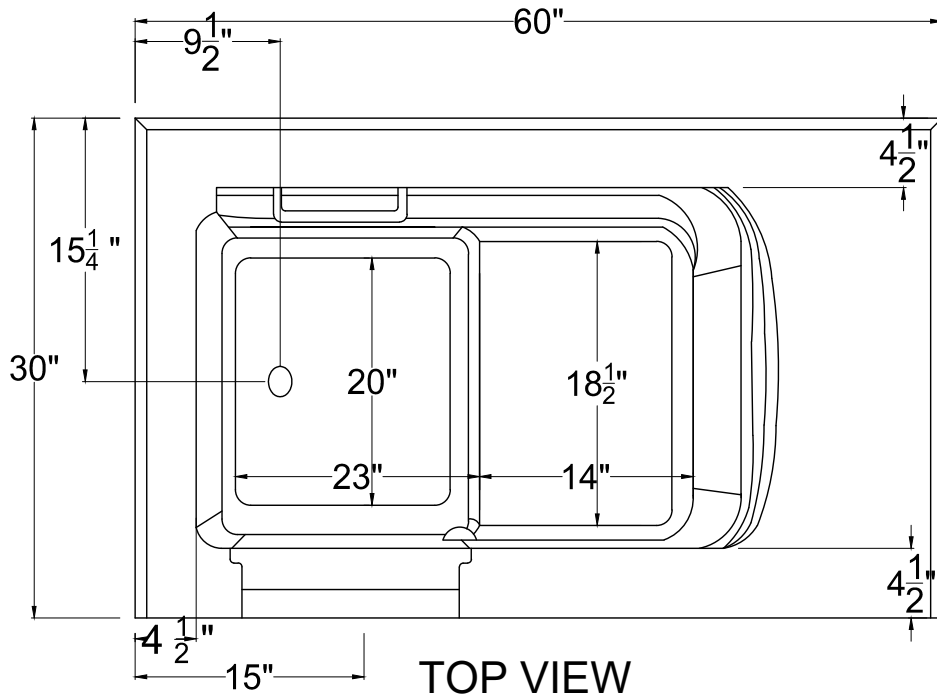

## 3060

**RETROFIT • TILE FLANGE INCLUDED**

Meditub's 30x60 is constructed of the highest grade fiberglass composites with a triple gel coat finish for beauty and durability. The 30x60 is perfect for replacing an existing bathtub. It comes with a stainless steel frame for long lasting strength and adjustable feet for easy installation and leveling.

**DOOR / DRAIN SIDE OPTIONS:**

-  left
-  right

Available Colors.....	White / Biscuit	Air System Available .....	Yes
Material .....	Gelcoat	Hydro System Available .....	Yes
Door Swing .....	Inward	Dual System Available .....	Yes
Enclosed on three sides.....	No	Non Slip Floor .....	Yes
Dimensions.....	30(W)x60(L)x38(H)	Faucet Deck .....	Yes
Seat .....	Yes	Capacity .....	75Gal
Seat Height .....	17"	Unit Weight .....	219Lbs
Seat Contoured.....	Yes	Approx Shipping Weight.....	239Lbs