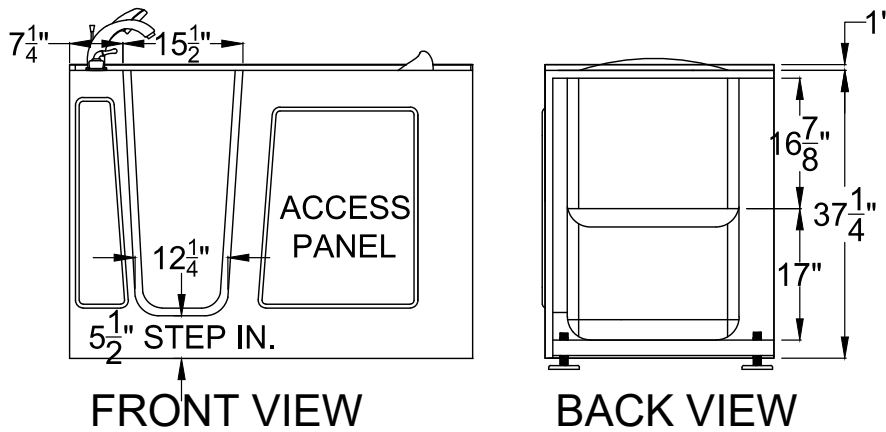

ACCESSORIES:

- chromatherapy
- aromatherapy
- autodrain

DOOR / DRAIN SIDE OPTIONS:

- left
- right

Available Colors.....	White / Biscuit	Air System Available	Yes
Material	Gelcoat	Hydro System Available	Yes
Door Swing	Inward	Dual System Available	Yes
Enclosed on three sides.....	No	Non Slip Floor	Yes
Dimensions.....	30(W)x60(L)x38(H)	Faucet Deck	Yes
Seat	Yes	Capacity	75Gal
Seat Height	17"	Unit Weight	219Lbs
Seat Contoured.....	Yes	Approx Shipping Weight.....	239Lbs