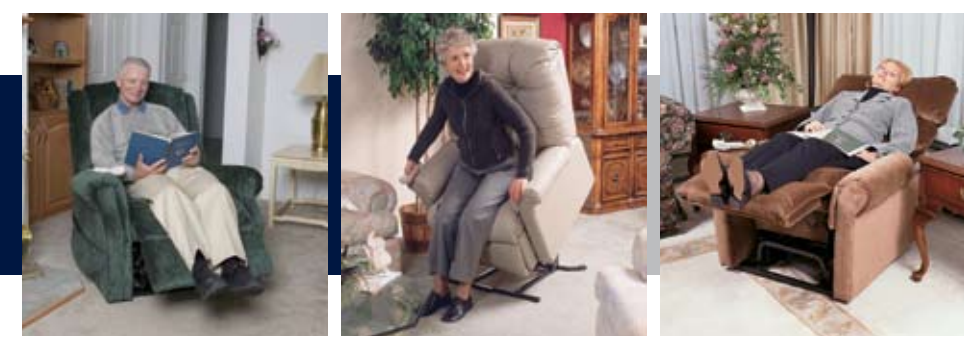

### LL-550 Series

<b>LL-550S</b> Split-back Design Shown in Oatmeal	<b>LL-550M</b> Split-back Design Shown in Almond	<b>LL-550L</b> Split-back Design Shown in Oatmeal
---	--	---

**PLEASE NOTE:**  
3-position is a full recline.  
2-position is a TV recline.