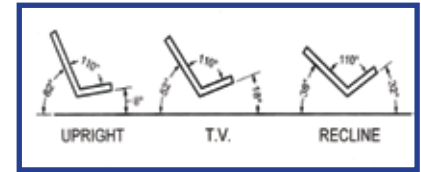

**“Safe Zone”
Engineered to Give
the User a Safe
Seating Area Free
From Concern About
Sharp Edges that
Could Contact Skin.**

Three-Position Lock

Armguard Keeps Upholstery Free from Scuffs and Damage

Non-porous Tray Stores on the Side of the Chair (#585 ONLY)